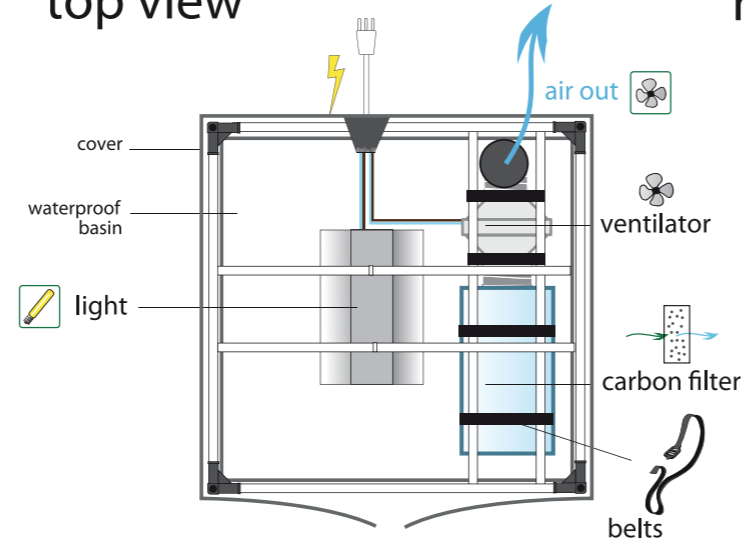

top view

rear view

1

no tools

washable

max weight

8x

6x