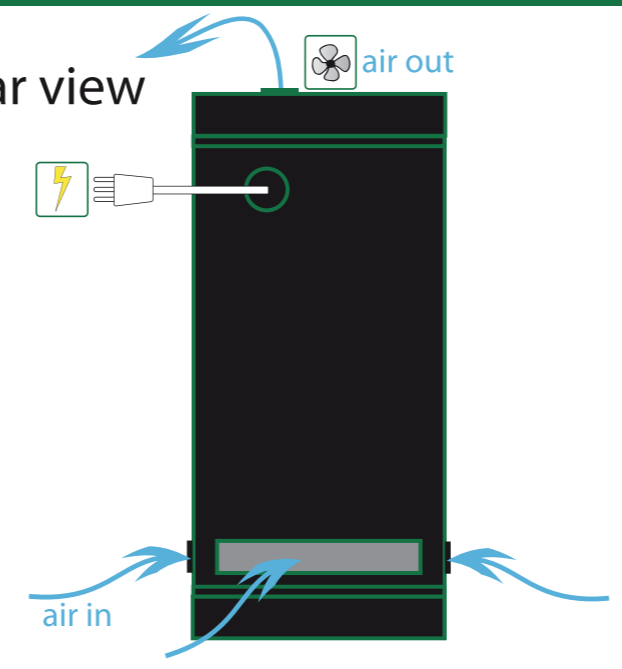

top view

rear view

1

no tools

washable

max weight

8x

6x